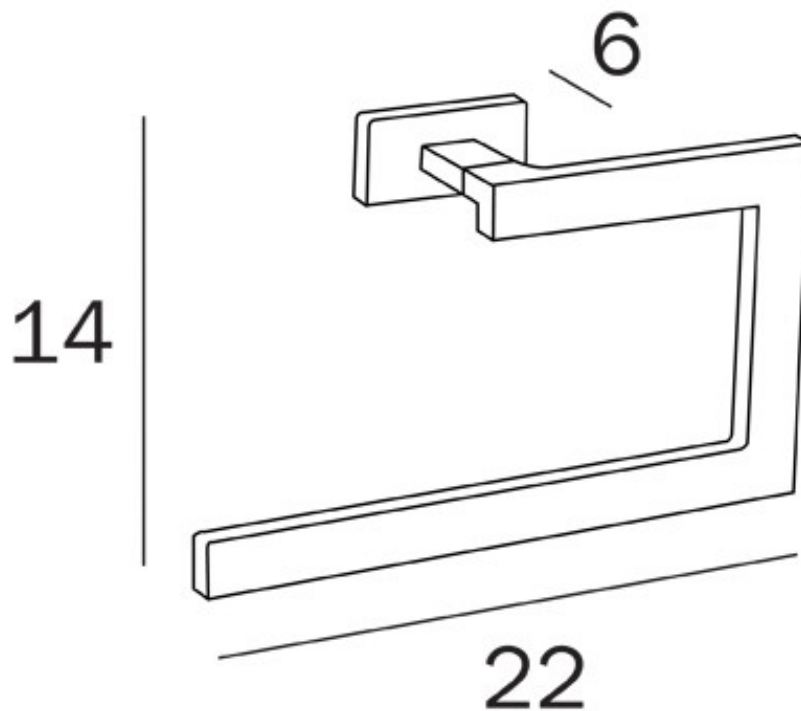

Proudly imported and distributed by
Gro Agencies Pty Ltd
Unit 2 / 37 Howe St, Osborne Park, WA, 6017
P 08 9446 3288 E info@groagencies.com.au W www.groagencies.com.au